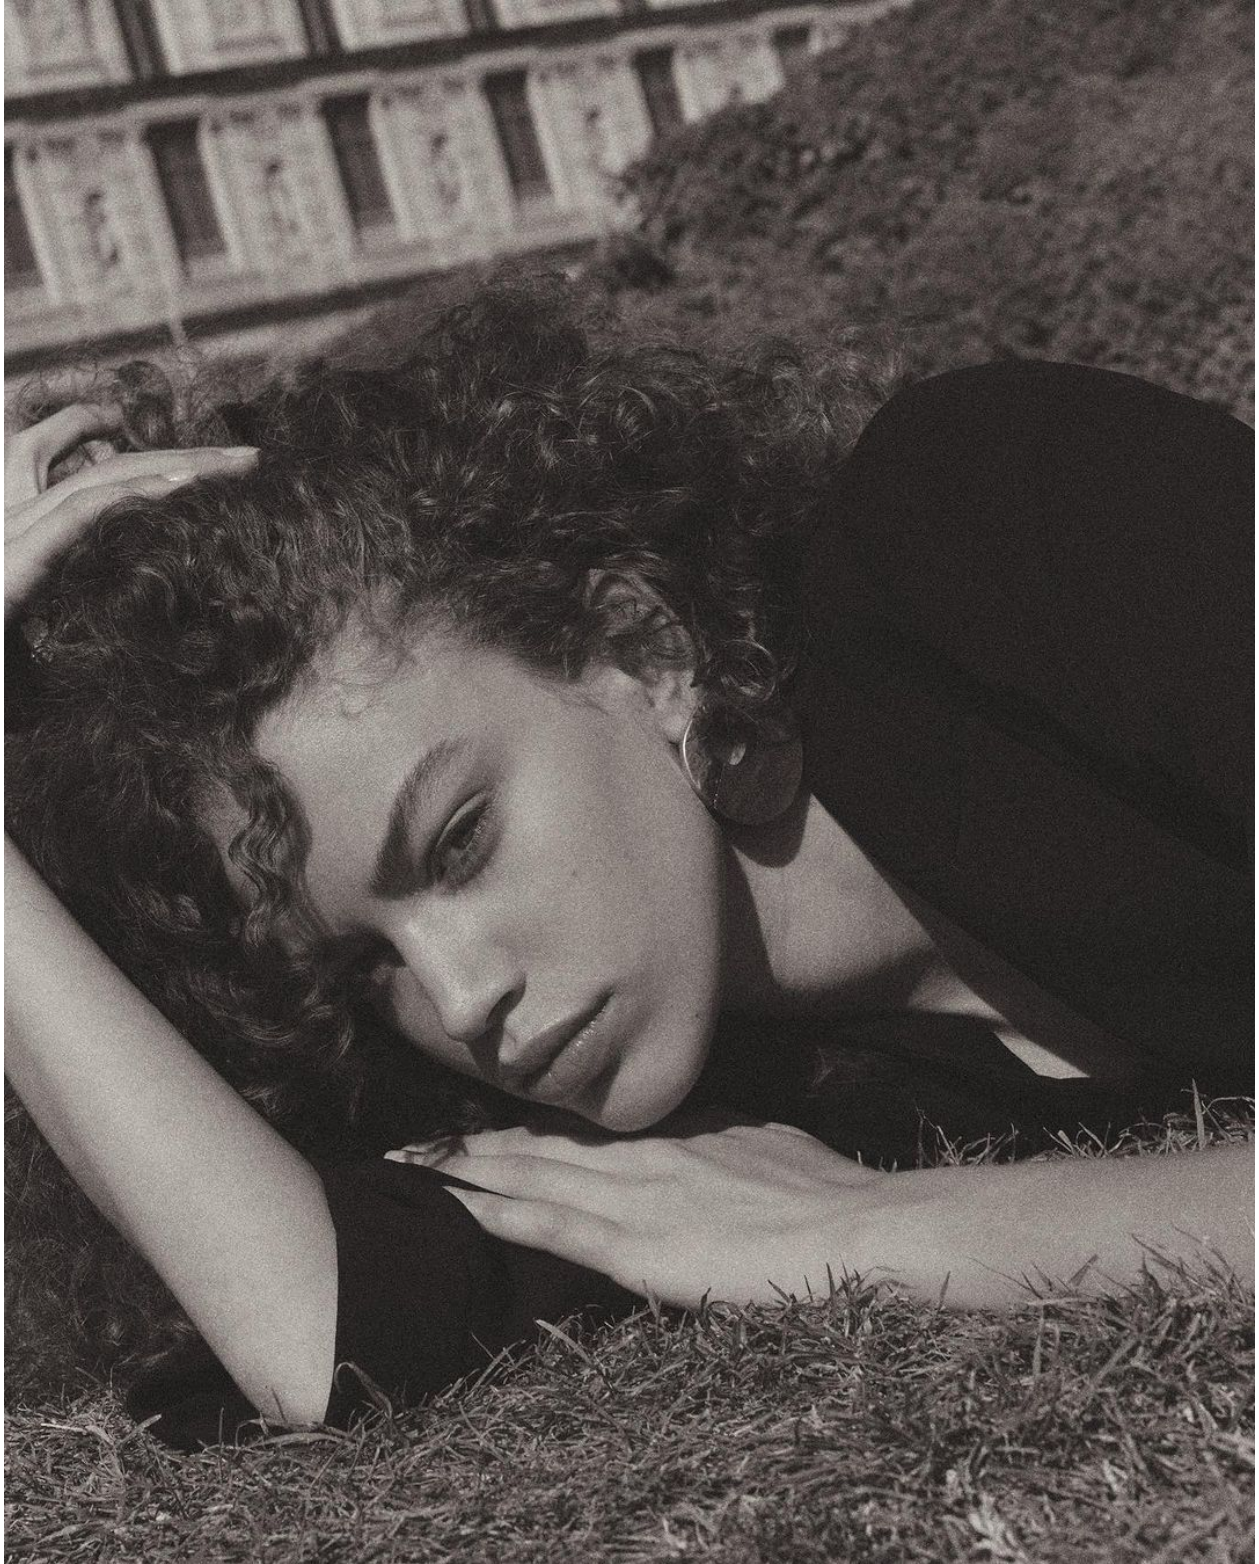

MARIA ARAUJO

height 5'8.5" · bust 30.5" · cup B · waist 22.5" · hips 34.5" · dress 34 EU/4 US/6 UK
shoes size 39 EU/8 US/6 UK · hair light brown · eyes blue-green

MARIA ARAUJO

height 5'8.5" · bust 30.5" · cup B · waist 22.5" · hips 34.5" · dress 34 EU/4 US/6 UK
shoes size 39 EU/8 US/6 UK · hair light brown · eyes blue-green